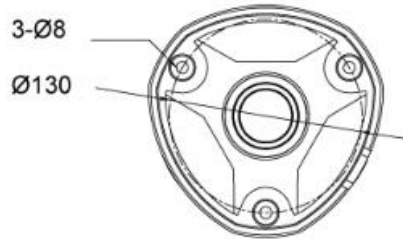

## CB200

Ceiling Mount Bracket (VPD200)

Model	CB200
Body Construction	Aluminum
Mounting type	Ceiling Mount
Measurement(mm)	Ø158.2(W) x 224(H)
Weight(Approx. g)	1,400g